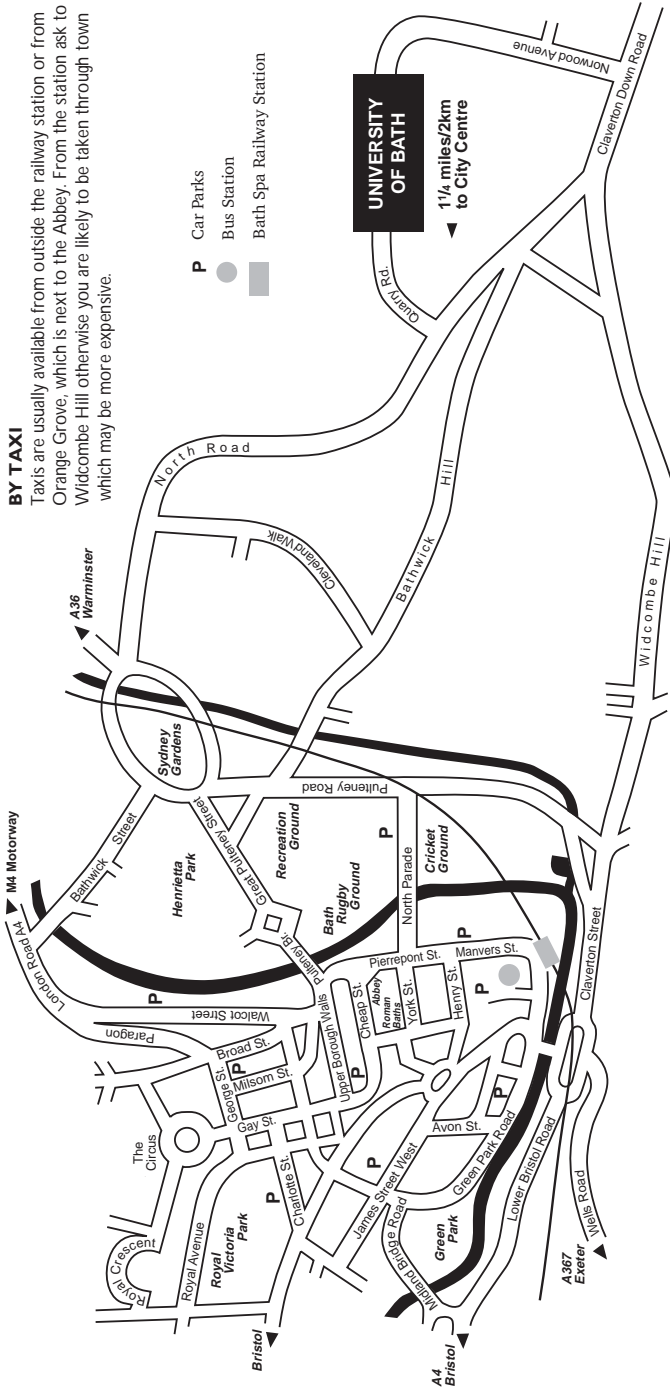

BY CAR

The University campus is situated on Claverton Down, to the east of Bath. The A4 and A36 roads run through the city: the M4 motorway is approximately 10 miles distant. If approaching from the M4, leave the motorway at junction 18 and follow the A46 south 8 miles to the Bath exit from the new dual carriageway. Turning right here brings you on to the A4 westbound to Bath. After 1.5 miles turn left at the traffic lights (signposted City Centre A36): after 700 yards turn left at the roundabout towards Warminster. In approximately 300 yards turn right into North Road (signposted Claverton Down).

The Quarry Road entrance to the campus is on the left towards the top of the hill (approximately 1 mile); the Norwood Avenue entrance is half a mile further on in Claverton Down Road. If approaching from the city centre, the A4 or the A36 eastbound follow signs to Warminster, Claverton Down, American Museum and Park & Ride (University). If approaching from the A36 (northbound) follow signs to Claverton Down.

BY TAXI

Taxis are usually available from outside the railway station or from Orange Grove, which is next to the Abbey. From the station ask to go via Widcombe Hill otherwise you are likely to be taken through town which may be more expensive.

UNIVERSITY OF
BATH

Bath BA2 7AY • United Kingdom

Getting Here

includes maps of: