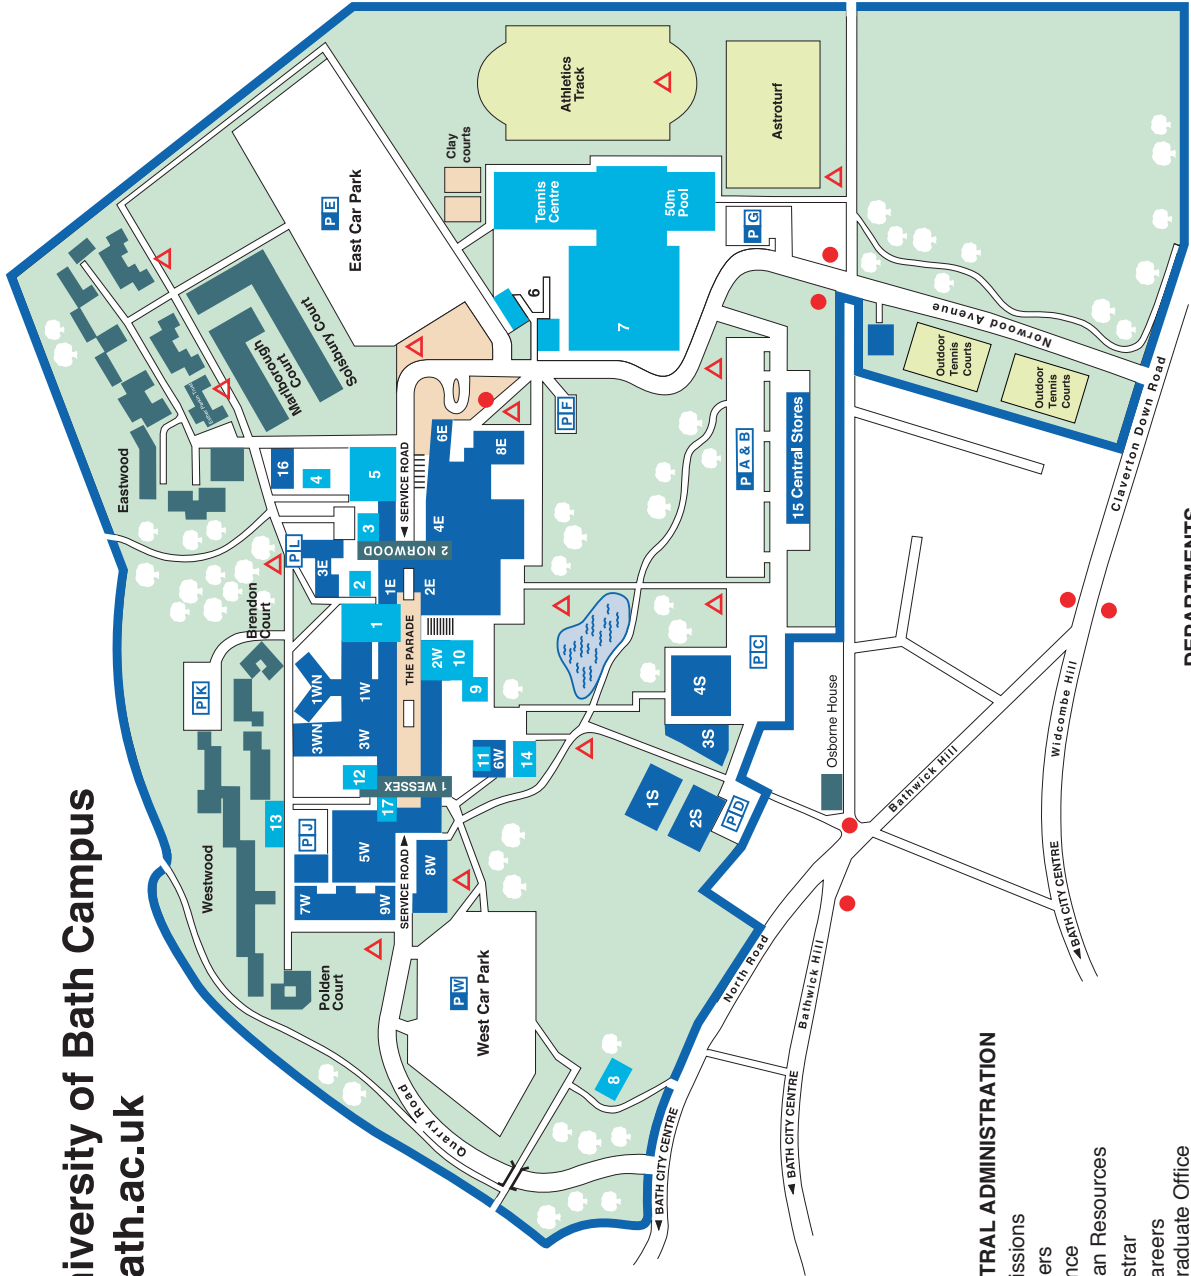

The University of Bath Campus

www.bath.ac.uk

Wessex

CENTRAL ADMINISTRATION

- Admissions
- Careers
- Finance
- Human Resources
- Registrar
- Careers
- Graduate Office
- International Office
- Student Records and Examinations
- Undergraduate Admissions
- Security and Enquiries
- Vice-Chancellor

AMENITIES

- 1 Library
- 2 Chaplaincy Centre
- 3 Students Union
- 4 25m Swimming Pool
- 5 Sports Hall
- 6 Arts Barn & Centre (ICIA)
- 7 Sports Training Village
- 8 Medical/Dental Centre
- 9 University Hall
- 10 CHOICES Restaurant, Parade Bar, Claverton Rooms Restaurant
- 11 Student Accommodation Office
- 12 Post Office, Banks & Shops
- 13 Accommodation Services Centre
- 14 UBSA
- 15 Central Stores
- 16 Estates
- 17 Student Money Centre

● City Bus Service

▲ Fire Assembly Points

P Parking: Pay & Display and Permit Holders

P Parking: Permit Holders only

DEPARTMENTS

- 4E Architecture & Civil Engineering
- 4S Biology & Biochemistry
- 2S BUCS
- 9W Chemical Engineering
- 1S Chemistry
- 3S Chemistry
- 1W Computer Science
- 3E Economics & International Development
- 1W Education (Coach Education)
- 2E Electronic & Electrical Engineering
- 1WN European Studies & Modern Languages
- 8W Management
- 1W Mathematical Sciences
- 4E Mechanical Engineering (Sports Engineering)
- 3S Natural Sciences
- 5W Pharmacy & Pharmacology
- 7W Physics
- 3W Physics
- 2S Psychology
- NH School for Health
- 3E Social & Policy Sciences
- 6W Sport & Exercise Science

ACCOMMODATION

- Wessex House
- Norwood House
- Polden Court
- Westwood
- Brendon Court
- Eastwood
- Marlborough Court
- Solsbury Court
- Osborne House