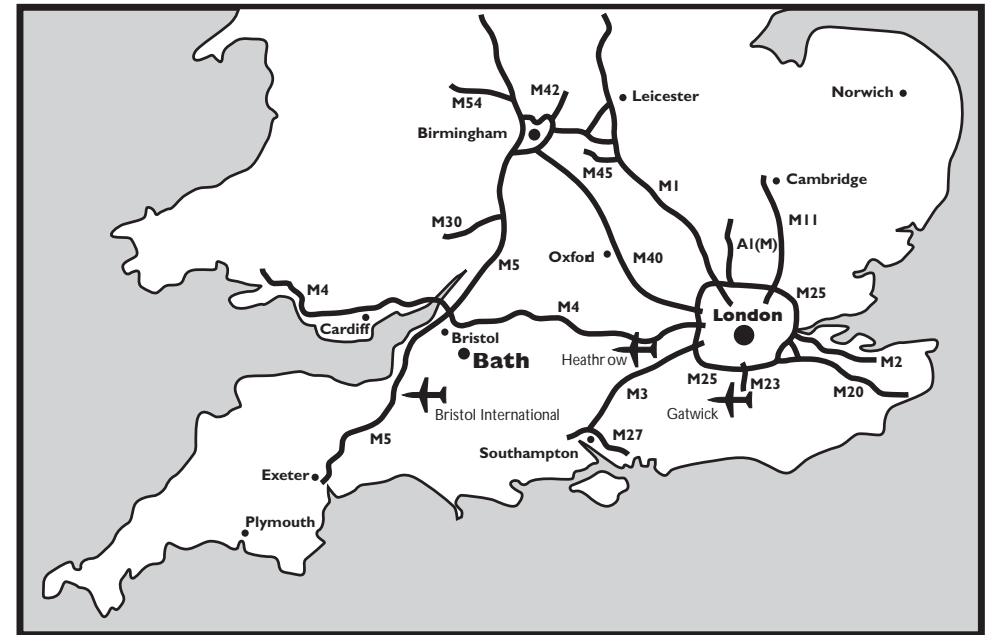

BY RAIL

Bath Spa mainline station is on the London Paddington to Bristol line. Half-hourly services run to London, a journey of approximately 90 minutes. Bristol, with connections to the Midlands, the North and the South West is a 15 minute journey. For further information, please consult the National Rail timetable or contact rail operators First Great Western, Arriva Trains Wales, Wessex Trains, SouthWest Trains. Tel 08457 484950 for more info.

BY CAR

The University campus is situated on Claverton Down, to the east of Bath. The A4 and A36 roads run through the city: the M4 motorway is approximately 10 miles distant. If approaching from the M4, leave the motorway at junction 18 and follow the A46 south 8 miles to the Bath exit from the new dual carriageway. Turning right here brings you on to the A4 westbound to Bath. After 1.5 miles turn left at the traffic lights (signposted City Centre A36): after 700 yards turn left at the roundabout towards Warminster. In approximately 300 yards turn right into North Road (signposted Claverton Down).

UNIVERSITY OF
BATH

Bath BA2 7AY • United Kingdom

Getting Here

includes maps of:

Bath City and University Campus

more detailed information on: www.bath.ac.uk/getting-here

BY AIR

Bristol International Airport is the nearest to Bath and is approximately 21 miles away. An express coach service connects the airport to Bristol Temple Meads station, from where frequent trains operate to Bath. Information on travel from London Heathrow and Gatwick airports is on the web.

BY SEA

Portsmouth is the nearest ferry port to Bath. Further information on cross-channel and sailings to the Isle of Wight is available on www.bath.ac.uk/getting-here. Direct coach and rail services connect Portsmouth with Bath.